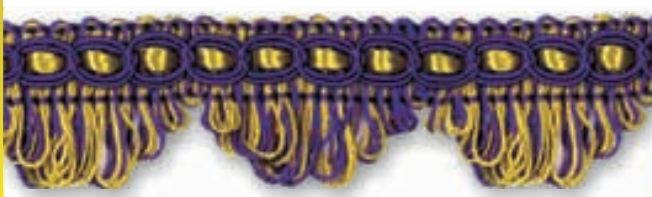

From the Treasury Collection Vol 2

BRAID

Item 26980 - ART 394: 15mm Braid
Item 27010 - ART 396: 20mm Braid
Packed by 20 metre Card

Item 26981 - ART 394: 15mm Braid
Item 27011 - ART 396: 20mm Braid
Packed by 20 metre Card

Item 26949 - ART 393: 15mm Braid
Packed by 20 metre Card

Item 26950 - ART 393: 15mm Braid
Packed by 20 metre Card

LOOPED BRAID

Item 26995 - ART 395: 30mm Looped Braid
Packed by 20 metre Card

Item 26996 - ART 395: 30mm Looped Braid
Packed by 20 metre Card

TASSEL BRAID

Item 27025 - ART 397: 70mm Tassel Braid
Packed by 20 metre Card

Item 27026 - ART 397: 70mm Tassel Braid
Packed by 20 metre Card

Ruche Fringe...

Item 91136 - ART 391: 30mm Ruche Fringe
Packed by 20 metre Card
Item 91151 - ART 392: 40mm Ruche Fringe
Packed by 10 metre Card