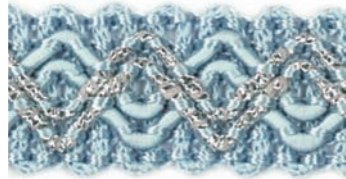

ITEM DETAILS (featured throughout this brochure)

GIMP BRAID

Item No 75101	12mm	Blue/Silver	30m Card	\$1.60m
Item No 75102	12mm	Pink/Silver	30m Card	\$1.60m

BUTTERFLY BRAID

Item No 75103	6mm	Blue/Silver	30m Card	\$0.85m
Item No 75104	6mm	Pink/Silver	30m Card	\$0.85m

RUSSIA BRAID

Item No 75490	3mm	Blue	50m Card	\$0.59m
Item No 75486	3mm	Pink	50m Card	\$0.59m

FLANGED CORD

Item No 82426	6mm	Blue	30m Card	\$2.25m
Item No 82410	6mm	Pink	30m Card	\$2.25m

Item No 76374

METALLIC BRAIDS