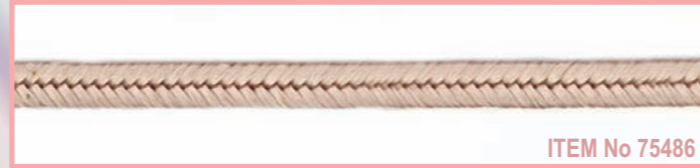

GIMP BRAID A stunning soft 12mm wide gimp braid mixed with silver metallic lurex. Perfect for embellishing any table and home decor. A great trim for any craft project.

ITEM No 75101

ITEM No 75102

BUTTERFLY BRAID 6mm wide, this beautiful butterfly braid is embellished with silver metallic lurex, perfect for trimming home decor, gift boxes and table centre pieces.

ITEM No 75103

ITEM No 75104

RUSSIA BRAID 3mm flat trim Russia braid, ideal for any craft project. Great for adding trim to placemats, dressing candles and gift wrapping.

ITEM No 75490

ITEM No 75486

Viscose Rayon FLANGED CORD 6mm Flanged cord perfect for trimming upholstery, cushions, home decor, tablecloths and placemats. Made from viscose rayon in a variety of colours.

ITEM No 82425

ITEM No 82410

Refer to back for all item details

Mix 'n' Match

FANTASTIC ORGANZA RIBBON

ITEM No 57932 Pink
ITEM No 57930 White

Shown here in 15mm wide, this organza ribbon is delicate yet strong weave with a translucent effect. Available in a range of shades and widths. Extremely popular for any craft project.