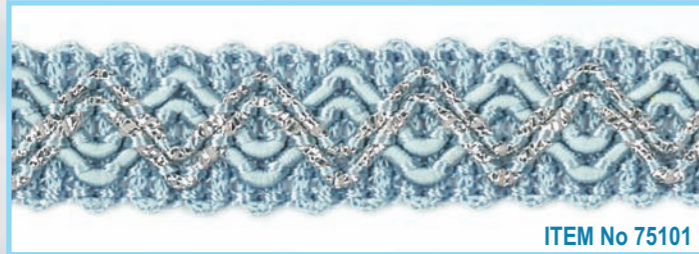

GIMP BRAID A stunning soft 12mm wide gimp braid mixed with silver metallic lurex. Perfect for embellishing any table and home decor. A great trim for any craft project.

ITEM No 75101